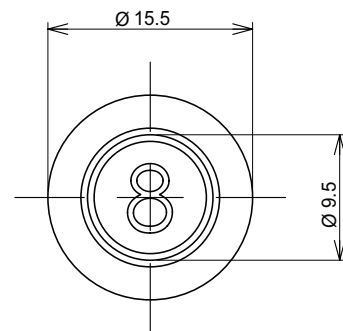

**PRODUCT CODE: RC8TH/W**  
TOP HAT ROD CAP

**DESCRIPTION**

M8 Top Hat Rod Cap

**FINISH**

White

**MATERIAL**

PVC

**PACKAGING**

Packed in qty 100

**ADDITIONAL NOTES**

For use with M8 threaded rod or studs

 Values are nominal and with a general tolerance  $\pm 5\%$  unless otherwise specified