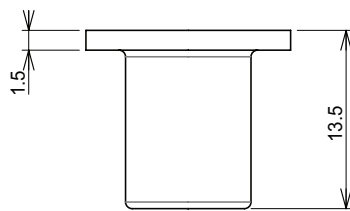

**PRODUCT CODE: RC8TH/W**  
TOP HAT ROD CAP

**DESCRIPTION**

M8 Top Hat Rod Cap

**FINISH**

White

**MATERIAL**

PVC

**PACKAGING**

Packed in qty 100

**ADDITIONAL NOTES**

For use with M8 threaded rod or studs

 Values are nominal and with a general tolerance  $\pm 5\%$  unless otherwise specified